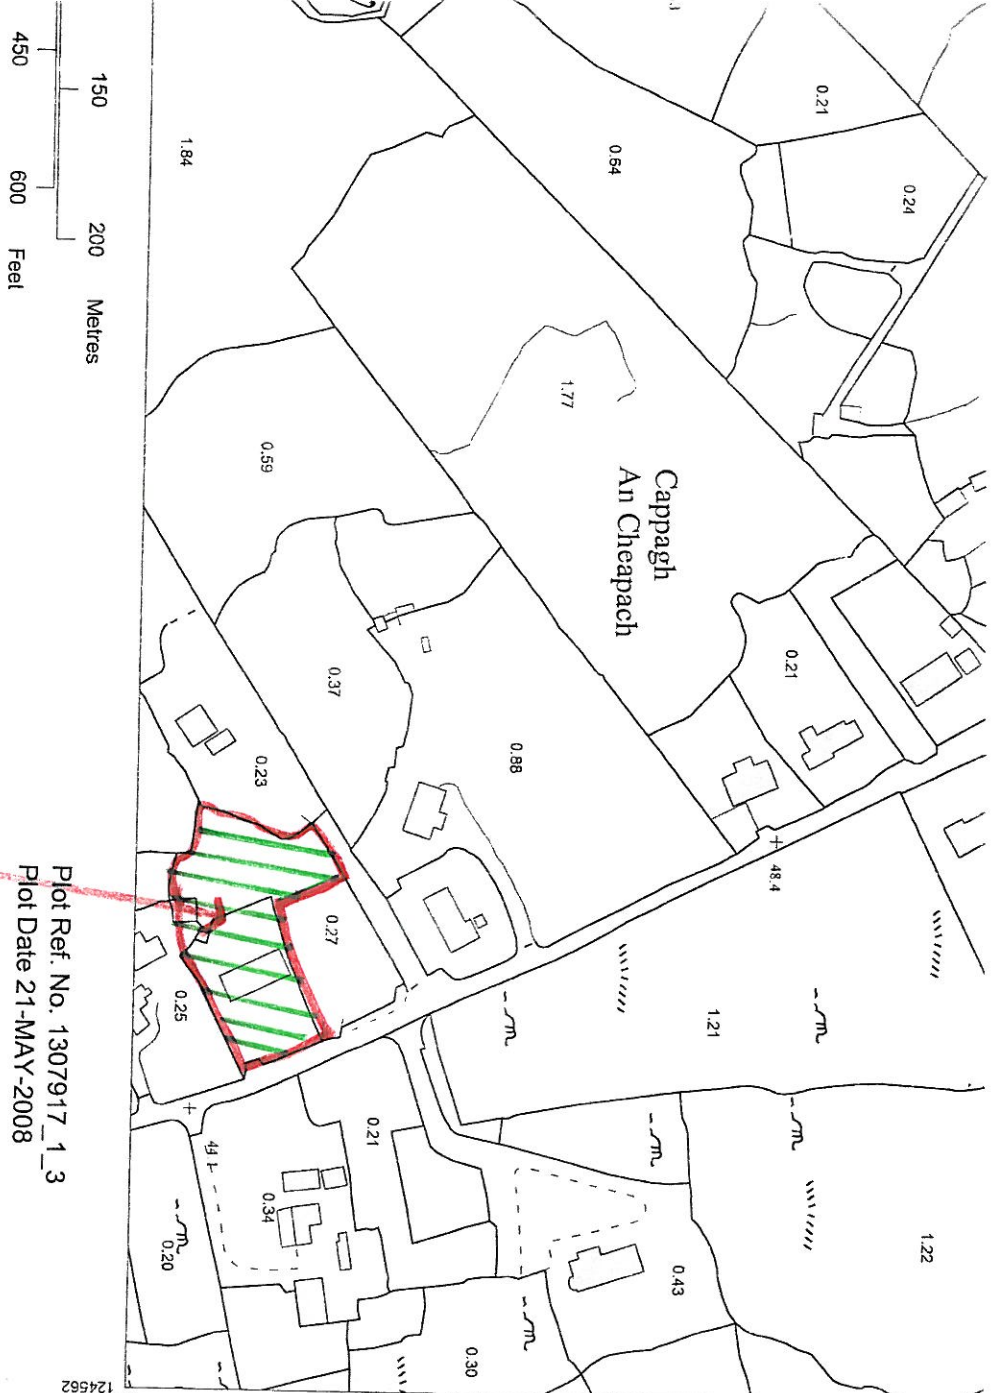

Rita Lally and Tom LALLY
Cappagh Rd
Barnd
Galway

I would like to lodge my
site at Cappagh Road
to be part of the new
City Dev Plan

Rita Lally

Plot Ref. No. 1307917_1_3
 Plot Date 21-MAY-2008

2 Blocks of Apartments
Each Block containing
4 Two Bedroom Apartments